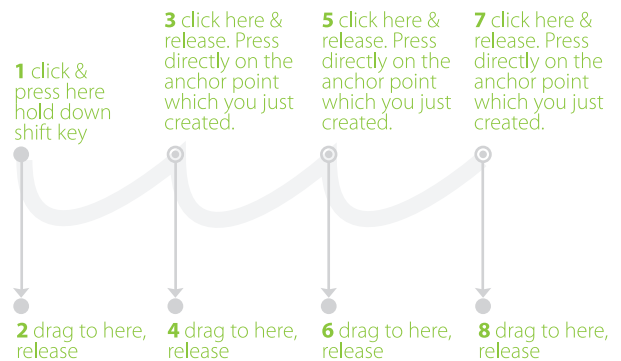

TOPIC: THE ALMIGHTY PEN TOOL

PEN TOOL EXERCISES

Anchor point behavior signs

 corner point sign

 add to /continuing a path

 adding an anchor point to the path

 starting a new path

 closing the path

 deleting an anchor point to the path

STRAIGHT LINES

CURVED LINES

MULTIPLE CURVES

CURVES WITH CORNER POINTS

TOPIC: THE ALMIGHTY PEN TOOL

CURVES WITH CORNER POINTS

COMBINING CURVES WITH STRAIGHT LINES

CURVES WITH CORNER POINTS AND TWEAKING HANDLES